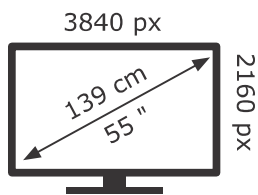

ENERG ⚡

HISENSE

55A6K

84 kWh/1000h

ABCDEF**G**

120 kWh/1000h

2019/2013